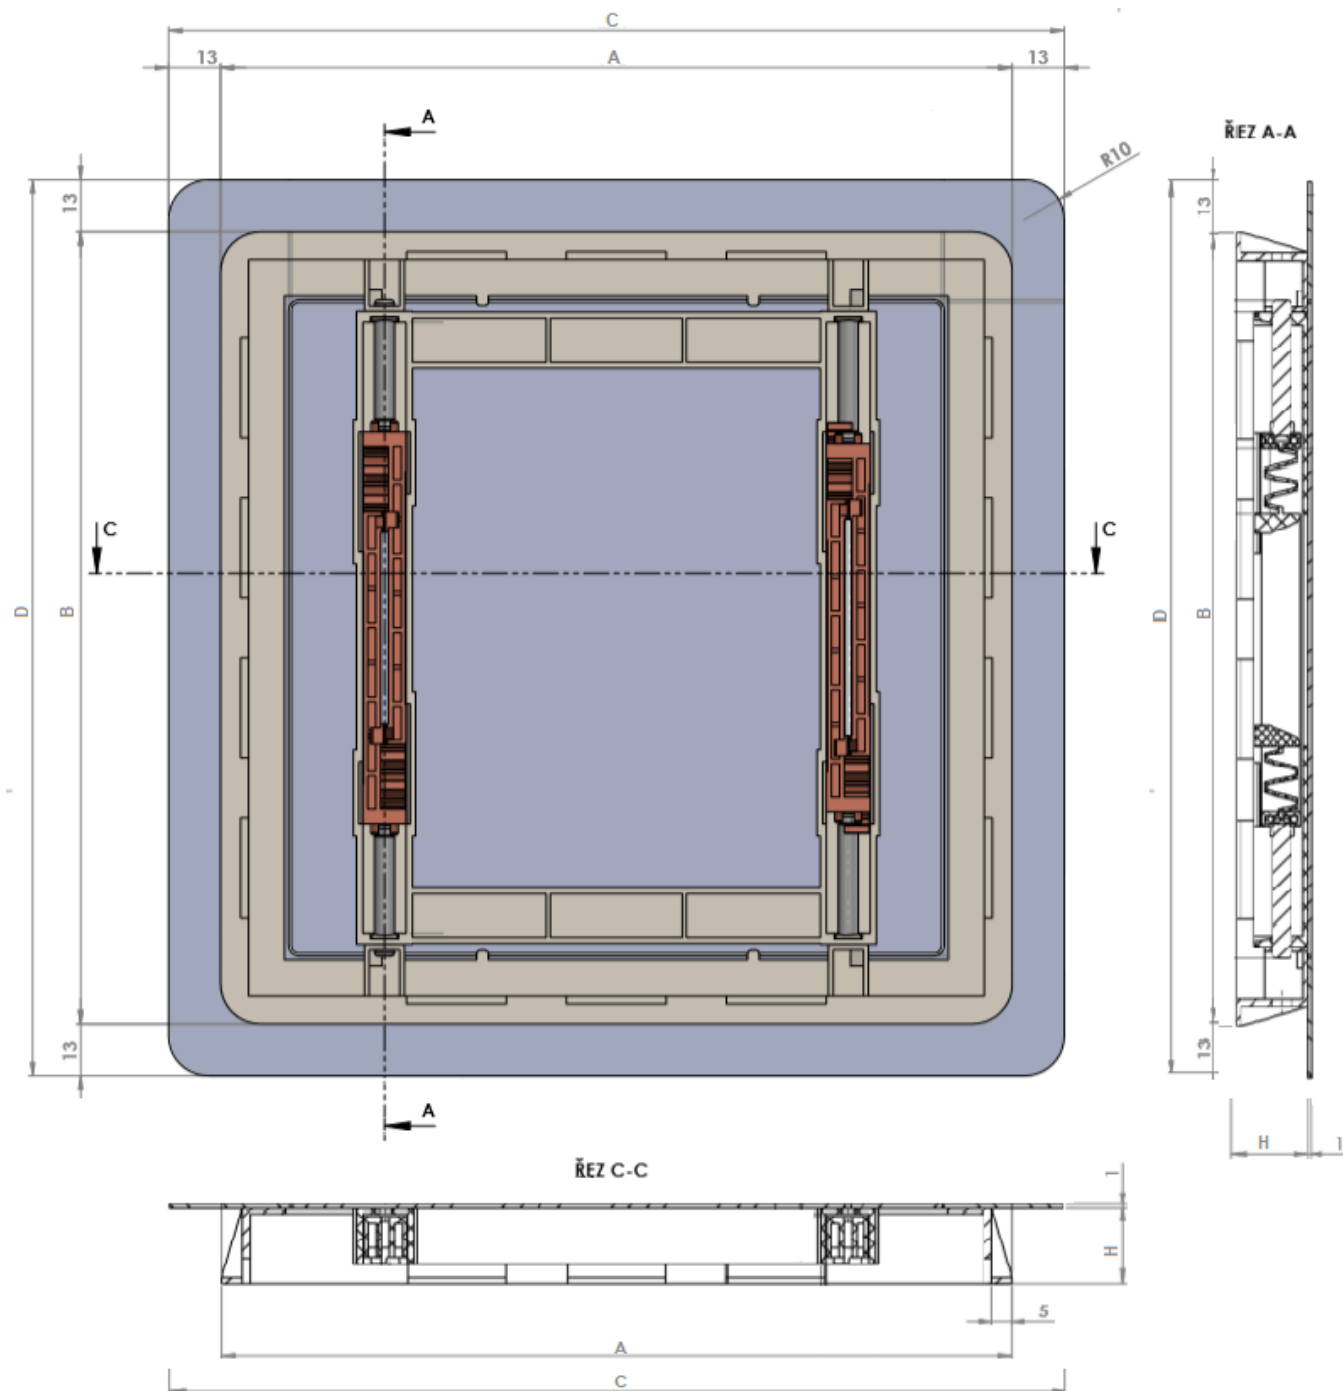

LACQUERED EXCLUSIVE DOORS are suitable as a design cover for various inspection elements, such as water or gas shut-offs, or as a control door under a bathtub or washbasin.

LACQUERED DOORS EXCLUSIVE are available in sizes 200x200, 200x300, 300x300, 400x400 mm.

Odp - zpracoval:	Ladislav Chloupek	Spr - schválil:	Jan Hájek	Datum:	
Podpis:		Podpis:		Strana / Počet stran:	1/3

DIMENSIONS

Title	Order No.	Dimensions (mm)				
		A	B	C	D	H
LDE 200x200	0170	198	198	224	224	20
LDE 200x300	0169	198	298	224	324	20
LDE 300x300	0168	298	298	324	324	20
LDE 400x400	0167	398	398	424	424	20