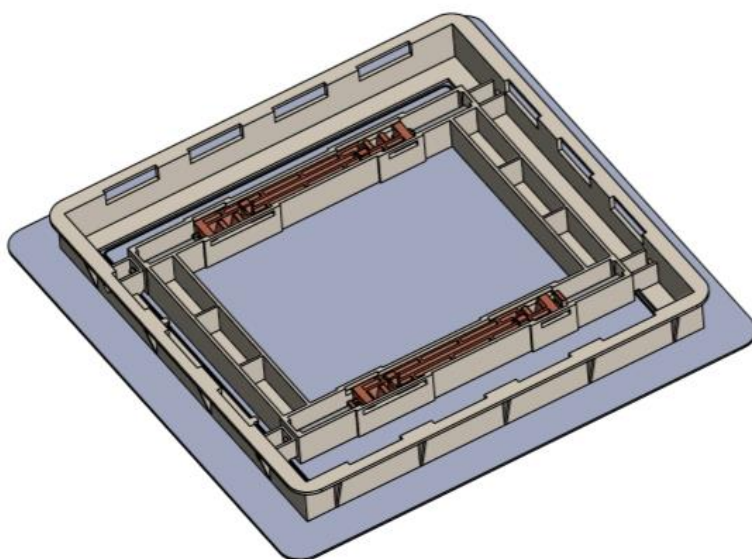

LACQUERED EXCLUSIVE DOORS are suitable as a design cover for various inspection elements, such as water or gas shut-offs, or as a control door under a bathtub or washbasin.

LACQUERED DOORS EXCLUSIVE are available in sizes 200x200, 200x300, 300x300, 400x400 mm.

Nominal sheet thickness

1 mm

Odp - zpracoval:	Ladislav Chloupek	Spr - schválil:	Jan Hájek	Datum:	
Podpis:		Podpis:		Strana / Počet stran:	2/3

TECHNICAL SHEET LACQUERED DOORS EXCLUSIVE

R-060622-OZ/VO-[V]-A0

Door leaf
Lacquered steel

Outer frame
Lacquered steel

Installation frame
Styrene polymer ASA

Frame with opening
mechanism
Styrene polymer ASA

Opening mechanism
Semi-crystalline thermoplastic POM

For more information, please [contact www.haco.cz](http://www.haco.cz) or our sales representatives: