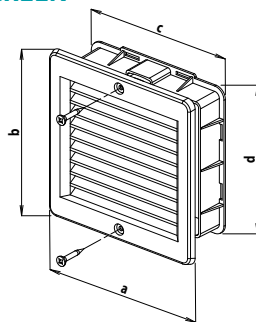

## VENTILATION GRILLE WITH MOUNTING FRAME AND INSECT SCREEN

For interior or exterior instalations, with insect screen.

Type	Order Nr.		Dimensions (mm)			
	white	brown	a	b	c	d
VM 300x300	217	218	305	305	293	293
VM 200x200	203	204	204	204	190	190
VM 150x200	207	208	154	198	149	186
VM 150x150	211	212	154	154	143	143

**Colour:** white, brown.

**Packaging contains:** ventilation grille, mounting frame, screws and fasteners.

**Installation:** build up frame, cut out crossing, grille screw up to the frame grille can be adjusted on the mounting frame, plastic cover form screws.