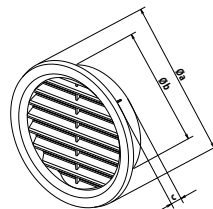

VENTILATION GRILLE WITH INSECT SCREEN

For interior or exterior instalations, with insect screen.

Type	Order Nr.		Dimensions (mm)		
	white	brown	Ø a	Ø b	c
VM 160	401	402	179	151	25
VM 140	403	404	160	133	25
VM 125	405	406	144	118	25
VM 110	407	408	130	105	25
VM 100	409	410	123	99	25
VM 75	411	412	92	70	25

Colour: white, brown.

Packaging contains: ventilation grille.

Installation: into the typised DN tubes or direct to building inlet (silicone).