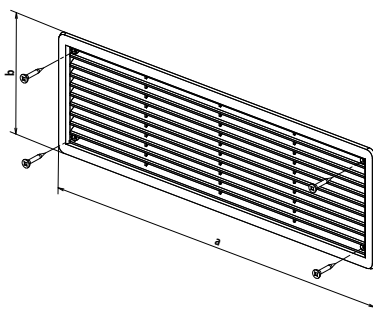

**Colour:** white, brown.

**Packaging contains:** ventilation grille, screws and fasteners.

**Installation:** fix the jaws with rubber cap by using the screw driver.

## DOOR VENTILATION GRILLE

For interior or exterior instalations.

Type	Order Nr.		Dimensions (mm)	
	white	brown	a	b
VM 500x90 D	201	202	476	68
VM 400x130 D	231	232	378	109

Colour: white, brown.

Packaging contains: 2 pcs. of ventilation grille, screws and fasteners.