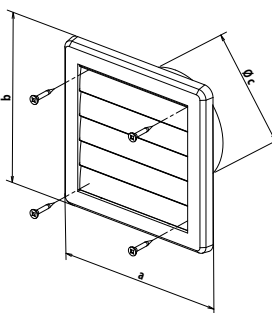

VENTILATION GRILLE — GRAVITATIONAL

For interior or exterior instalations, self closing lamellae.

Type	Order Nr.		Dimensions (mm)		
	white	brown	a	b	Ø c
VM 175x175 G/125	233	234	175	175	118
VM 150x150 G/100	215	216	155	155	99

Colour: white, brown.

Packaging contains: ventilation grille, screws and fasteners, foam sealing ring.