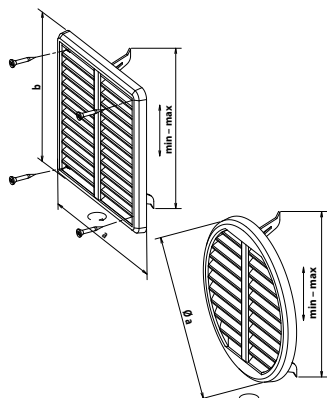

## VENTILATION GRILLE — ADJUSTABLE

For interior or exterior instalations, with insect screen.

Type	Order Nr.		Dimensions (mm)			
	white	brown	a	b	Ø a	min - max
VM 175x175 KS	309	310	175	175	-	125 - 160
VM 150x150 KS	311	312	150	150	-	75 - 125
VM 125 - 160 KS	415	416	-	-	175	125 - 160
VM 75 - 125 KS	417	418	-	-	140	75 - 125

## DOOR VENTILATION GRILLE

For interior or exterior instalations.

Type	Order Nr.		Dimensions (mm)	
	white	brown	a	b
VM 500x90 D	201	202	476	68
VM 400x130 D	231	232	378	109

Colour: white, brown.

Packaging contains: 2 pcs. of ventilation grille, screws and fasteners.