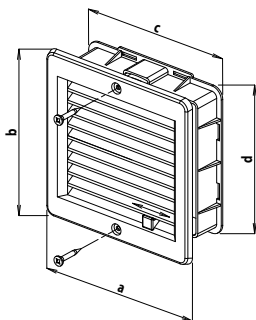

VENTILATION GRILLE WITH MOUNTING FRAME AND JALOUSIE

For interior or exterior instalations, open or close with lever or cord pull.

Type	Order Nr.		Dimensions (mm)			
	white	brown	a	b	c	d
VM 200x200 U	205	206	204	204	190	190
VM 150x200 U	209	210	154	198	149	186
VM 150x150 U	213	214	154	154	143	143

Colour: white, brown.

Packaging contains: ventilation grille, mounting frame, screws and fasteners, cord pull

Installation: build up frame, cut out crossing, grille screw up to the frame grille can be adjusted on the mounting frame, plastic cover form screws.