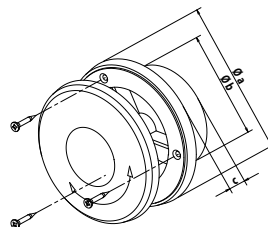

DISC VALVE

For interior or exterior instalations, possible to close totally.

Type	Order Nr.		Dimensions (mm)		
	white		Ø a	Ø b	c
TV 125	419		159	118	40
TV 100	420		140	99	40

Colour: white

Packaging contains: ventilation grille, screws and fasteners.

Installation: with screws (3 pcs.), air opening can be varied through rotating the valve head.