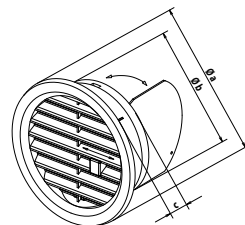

## VENTILATION GRILLE — CLOSEABLE

For interior or exterior instalations, open or close with lever or cord pull.

Type	Order Nr.		Dimensions (mm)		
	white	brown	Ø a	Ø b	c
VM 110 U	421	422	130	105	34

Colour: white, brown.

Packaging contains: ventilation grille, cord pull.

Installation: into the typised DN tubes or direct to building inlet (silicone).

## DISC VALVE

For interior or exterior instalations, possible to close totally.

Type	Order Nr.		Dimensions (mm)		
	white		Ø a	Ø b	c
TV 125	419		159	118	40
TV 100	420		140	99	40

Colour: white

Packaging contains: ventilation grille, screws and fasteners.